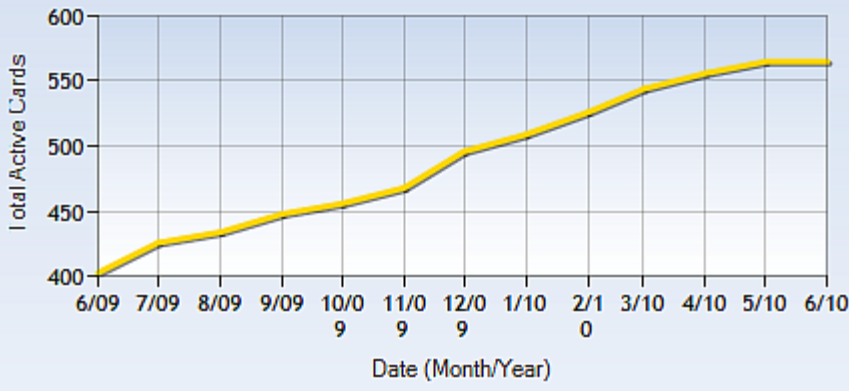

Tumble Books Library views

January=748	February=496	March=465
April=262	May=286	June=
July=	August=	September=
October=	November=	December=

Tumble Talking Books views

January=58	February=65	March=117
April=58	May=19	June=
July=	August=	September=
October=	November=	December=

Tumble Readables views

January=113	February=44	March=221
April=128	May=28	June=
July=	August=	September=
October=	November=	December=

Virtual World War II Memorial - unique views

January =598	February =241	March = 852
April= 283	May= 310 (162 on 5-28)	June=
July=	August=	September=
October=	November=	December=

Library Elf Reminder Service

Month	Library Cards	Accounts	RSS Feeds	Text Message Users
January	518	389	13	43
February	529	397	13	45
March	545	412	13	46
April	556	421	13	48
May	565	428	14	52
June				

Library Elf Usage Charts

Usage Charts

Legend: Total Active Cards (Yellow line), New Cards/Month (Blue bars)